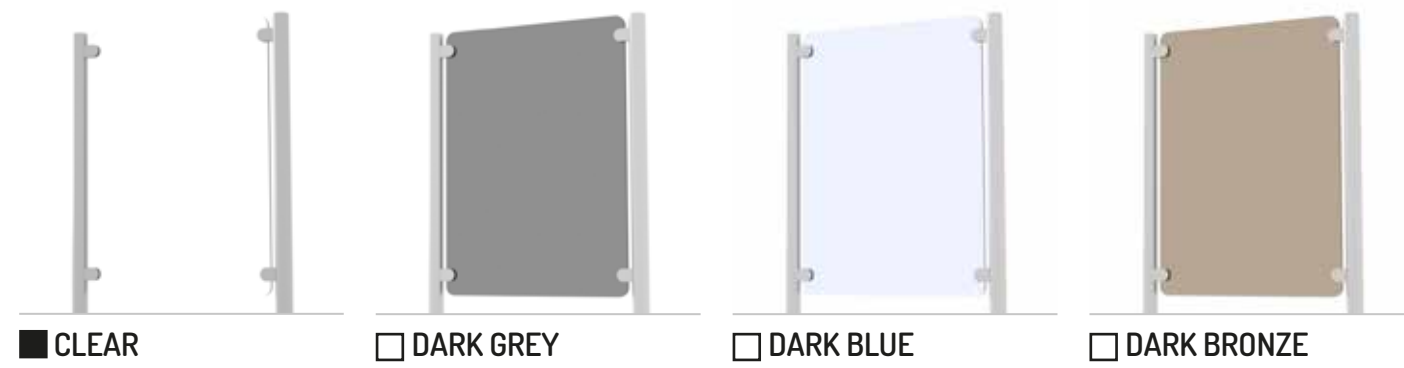

COLOURS OF GLAZING