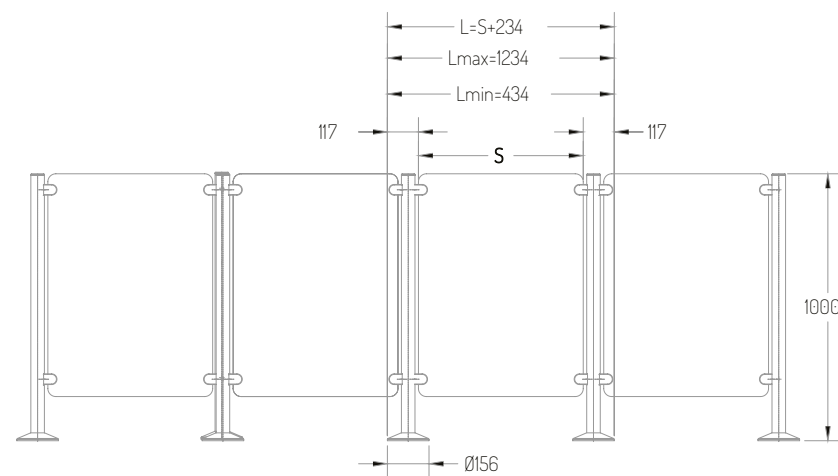

## SYSTEM MODULES - SW-1-S

Name	View from the top	Description
SW-1		Post without joints
SW-1-S-A		Post with one connection
SW-1-S-B		Passing post
SW-1-S-C		Corner post
SW-1-S-D		Post with three joints every 90 degrees

## SYSTEM MODULES - SW-1-P

Name	View from the top	Description
SW-1		Post without joints
SW-1-P-A		Post with one connection
SW-1-P-B		Passing post
SW-1-P-C		Corner post
SW-1-P-D		Post with three joints every 90 degrees