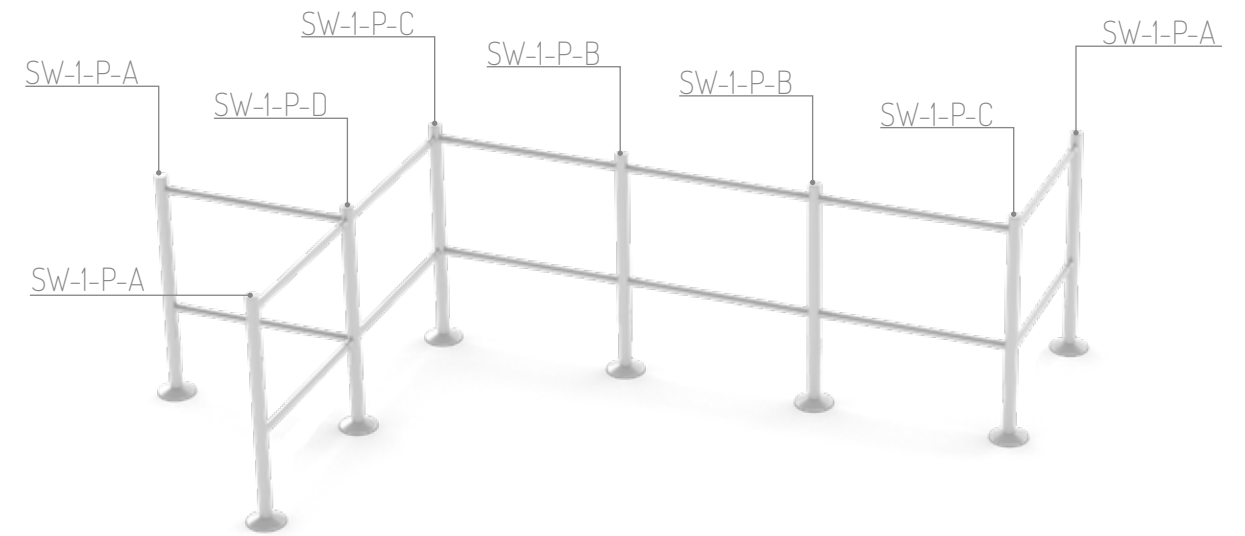

BARRIERS  
SW-1

Non-contact access control

## SYSTEM MODULES - SW-1-S

Name	View from the top	Description
SW-1		Post without joints
SW-1-S-A		Post with one connection
SW-1-S-B		Passing post
SW-1-S-C		Corner post
SW-1-S-D		Post with three joints every 90 degrees

## SYSTEM MODULES - SW-1-P

Name	View from the top	Description
SW-1		Post without joints
SW-1-P-A		Post with one connection
SW-1-P-B		Passing post
SW-1-P-C		Corner post
SW-1-P-D		Post with three joints every 90 degrees

### 2. EASY MOUNT

The foot with four mounting holes and the hood rosette allow easy mounting to the ground.