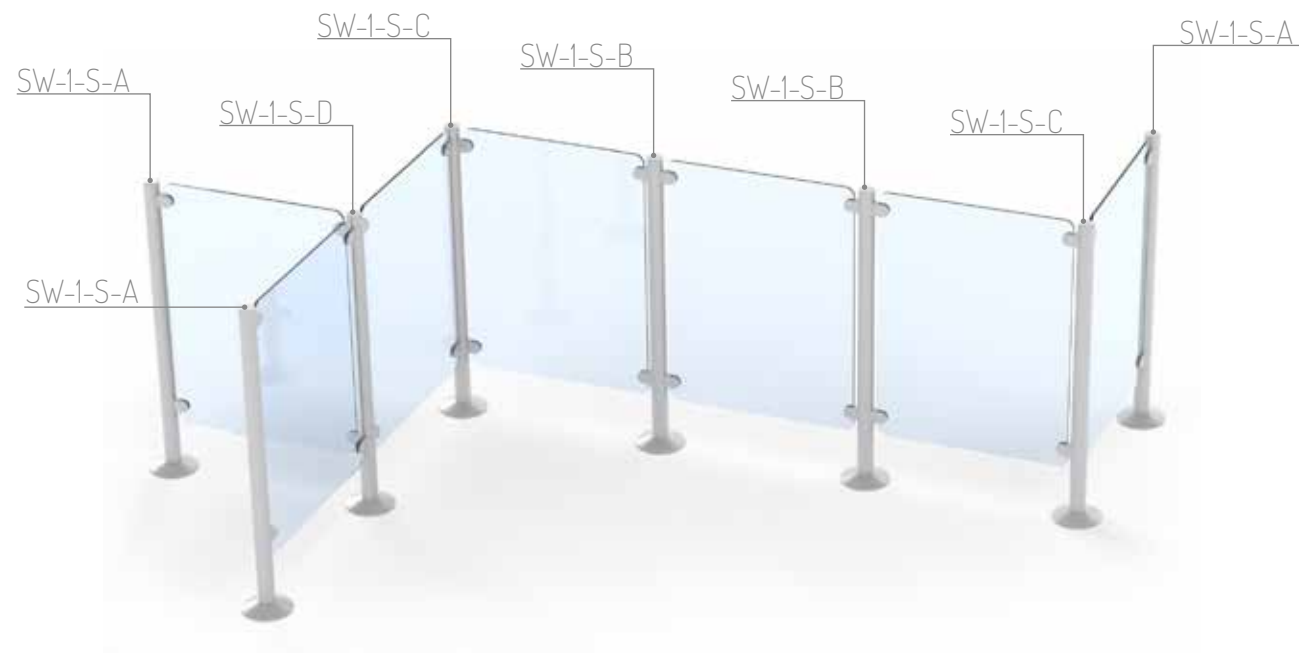

BARRIERS  
SW-1

Non-contact access control

## SYSTEM MODULES - SW-1-S

Name	View from the top	Description
SW-1		Post without joints
SW-1-S-A		Post with one connection
SW-1-S-B		Passing post
SW-1-S-C		Corner post
SW-1-S-D		Post with three joints every 90 degrees

## SYSTEM MODULES - SW-1-P

Name	View from the top	Description
SW-1		Post without joints
SW-1-P-A		Post with one connection
SW-1-P-B		Passing post
SW-1-P-C		Corner post
SW-1-P-D		Post with three joints every 90 degrees

### 2. EASY MOUNT

The foot with four mounting holes and the hood rosette allow easy mounting to the ground.